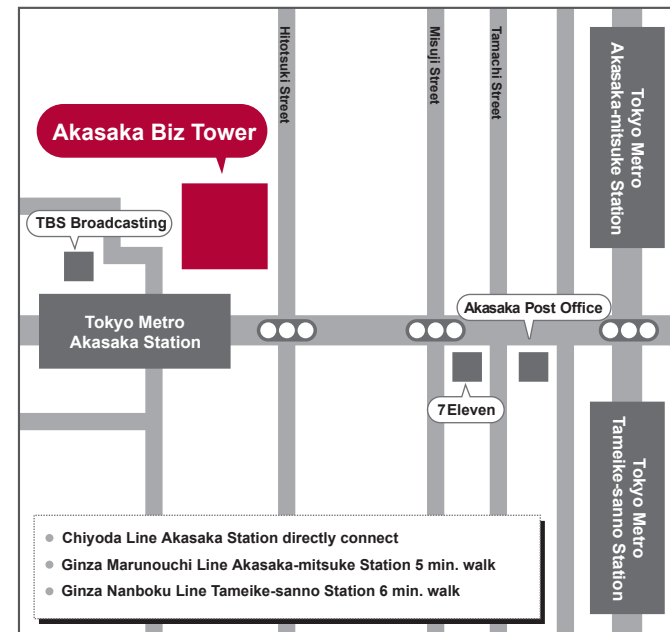

Toyosu headquarters

Postal No. :135-8621
 Address :NBF Toyosu Garden Front 9F, 5-6-15
 Toyosu, Koto-ku Tokyo, JAPAN
 TEL (main) :+81-(0)3-5144-7700
 FAX (main) :+81-(0)3-5144-7709

Akasaka office

Postal No. :107-6319
 Address :Akasaka Biz Tower 14F, 5-3-1
 Akasaka, Minato-ku Tokyo, JAPAN
 TEL (main) :+81-(0)3-6441-4761
 FAX (main) :+81-(0)3-6441-4765

Company :HAKUHODO i-studio Inc.
 Capital :260 million yen
 Estavllished :June 30,2000

President :Seiichi Hirabayashi
 Employees :254 (As of April 2012)
 Bank Contact :Mizuho Corprate Bank Otemachi Branch