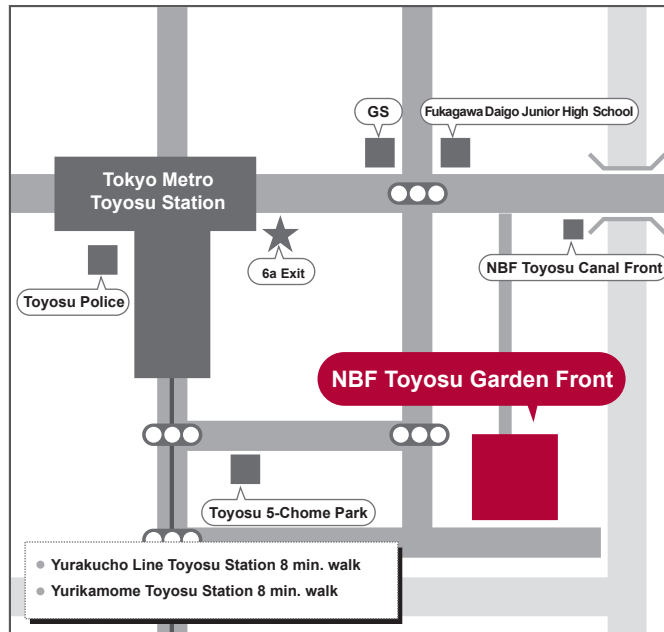

Toyosu headquarters

Postal No. :135-8621
 Address :NBF Toyosu Garden Front 9F, 5-6-15
 Toyosu, Koto-ku Tokyo, JAPAN
 TEL (main) :+81-(0)3-5144-7700
 FAX (main) :+81-(0)3-5144-7709

Akasaka office

Postal No. :107-6319
 Address :Akasaka Biz Tower 14F, 5-3-1
 Akasaka, Minato-ku Tokyo, JAPAN
 TEL (main) :+81-(0)3-6441-4761
 FAX (main) :+81-(0)3-6441-4765